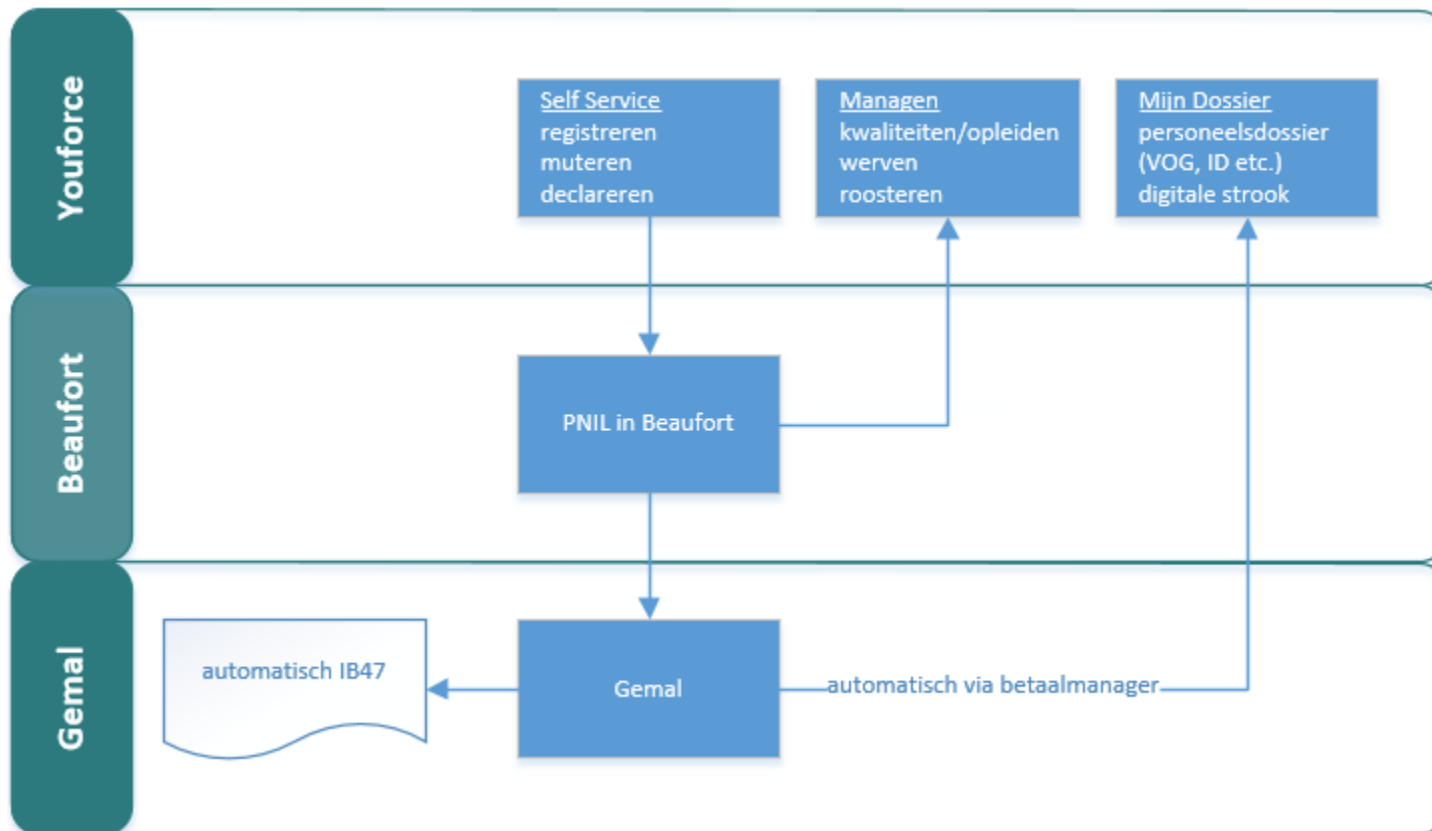

PNIL-propositie

Samen succesvol