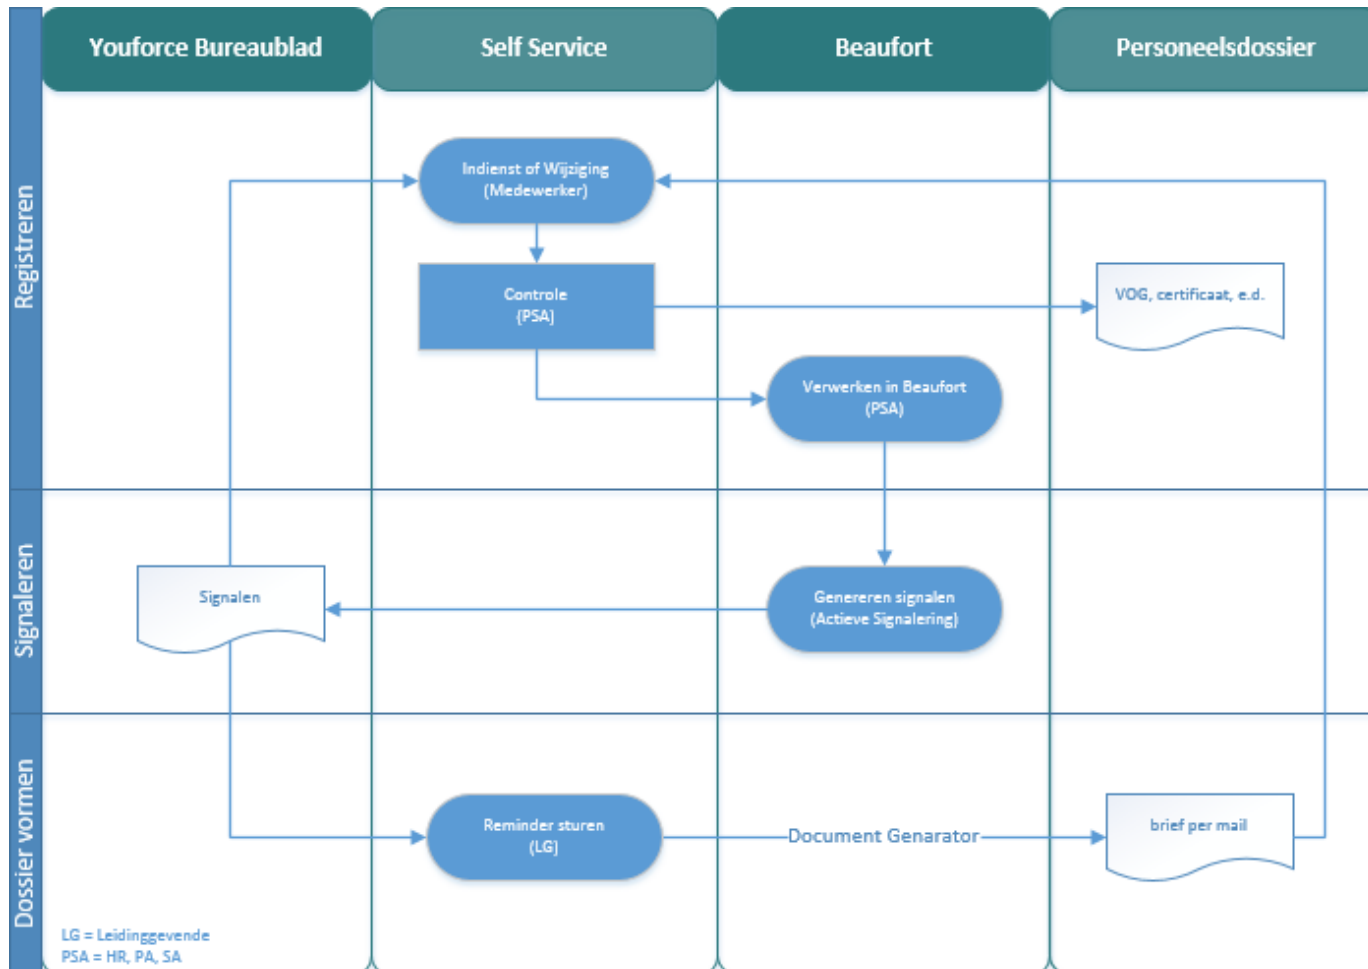

VOG en Beroepsregistraties

Samen succesvol