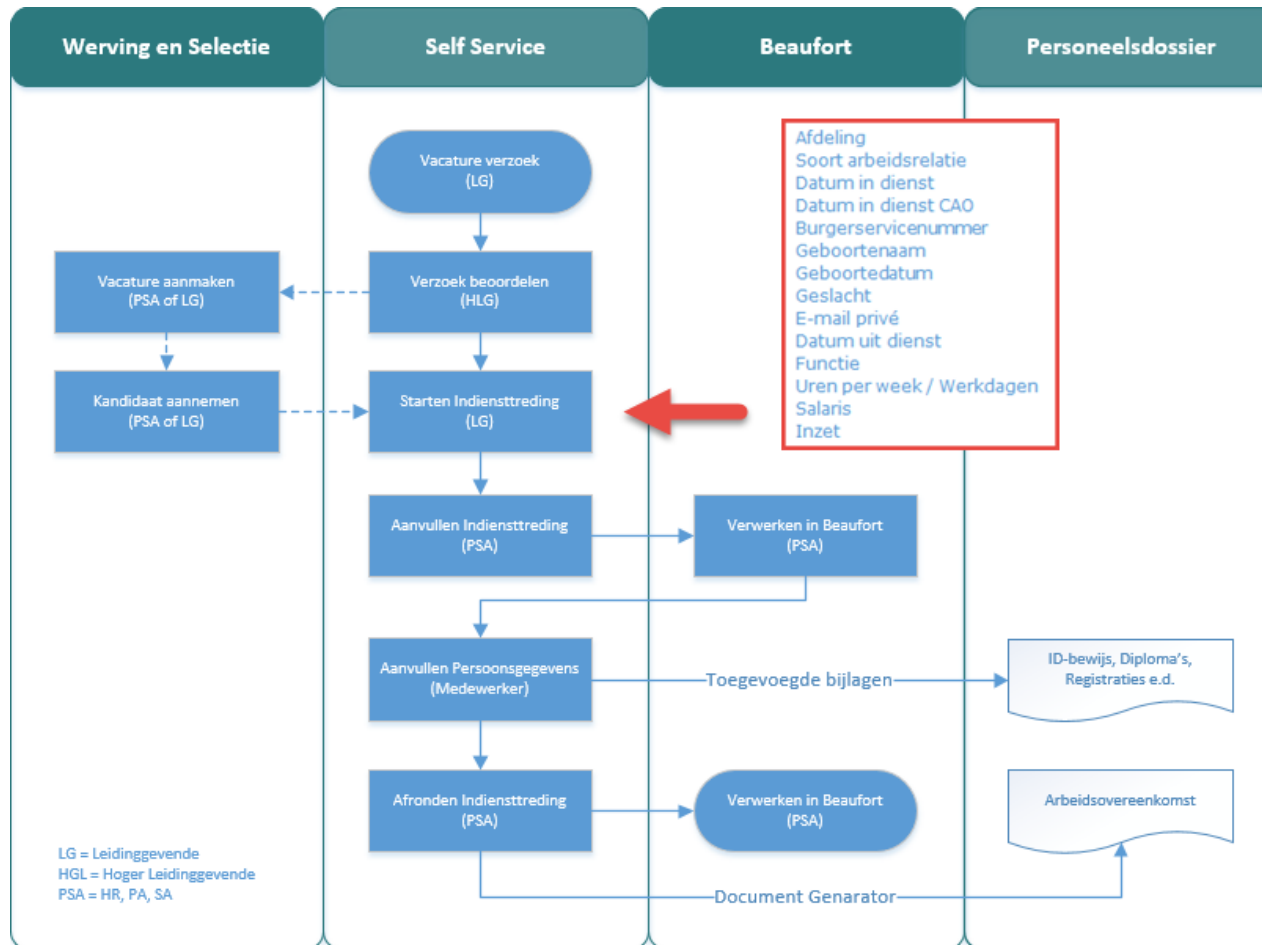

Verkorte Indiensttreding

Samen succesvol