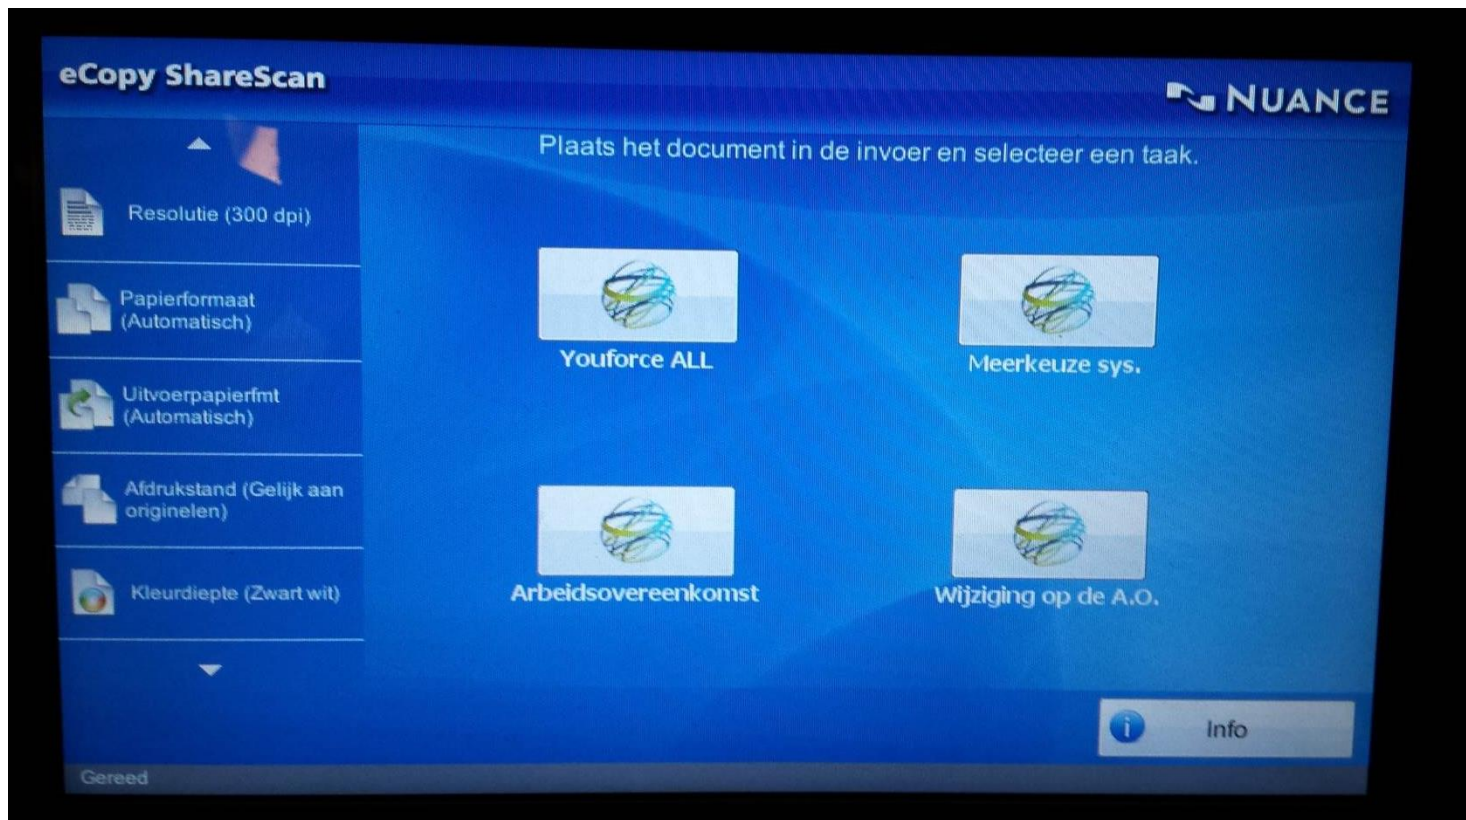

Digitale Dossiervorming

Samen succesvol